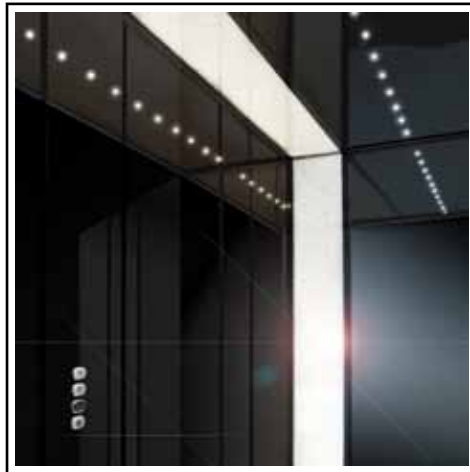

DOMUSLIFT®

MADE WITH SWAROVSKI® ELEMENTS