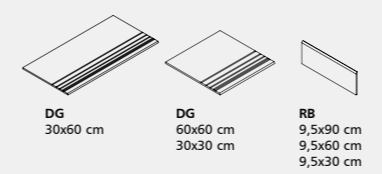

30x60 [29,6x59,2x0,85 cm] 60x60 [59,2x59,2x0,85 cm] 45x90 [44,5x89,0x1,07 cm] 90x90 [89,0x89,0x1,07 cm] **GLOBE**

P113
P122
P93
P102

P113
P122
P86
P95