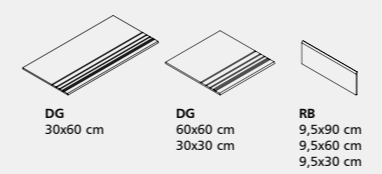

30x60 [29,6x59,2x0,85 cm] 60x60 [59,2x59,2x0,85 cm] 45x90 [44,5x89,0x1,07 cm] 90x90 [89,0x89,0x1,07 cm] **YURA**

YURA CINZA
90x90 RECT [89,0x89,0 cm]
90x90 LAP [89,0x89,0 cm]
60x60 RECT [59,2x59,2 cm]
60x60 LAP [59,2x59,2 cm]

**P125
P134
P99
P108**

YURA CINZA
45x90 RECT [44,5x89,0 cm]
45x90 LAP [44,5x89,0 cm]
30x60 RECT [29,6x59,2 cm]
30x60 LAP [29,6x59,2 cm]

**P125
P134
P99
P108**