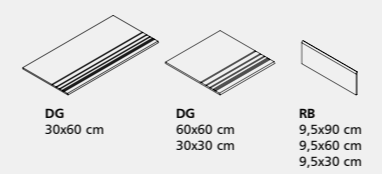

30x60 [29,6x59,2x0,85 cm] 60x60 [59,2x59,2x0,85 cm] 45x90 [44,5x89,0x1,07 cm] 90x90 [89,0x89,0x1,07 cm] **LOUNGE**

P113
P122
P93
P102

P113
P122
P93
P102

P113
P122
P73
P86
P95

P113
P122
P73
P86
P95