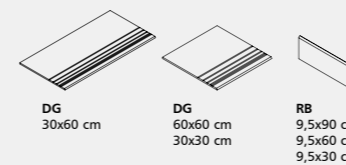

30x60 [29,6x59,2x0,85 cm] 60x60 [59,2x59,2x0,85 cm] 45x90 [44,5x89,0x1,07 cm] 90x90 [89,0x89,0x1,07 cm] **STUDIO**

P113
P122
P93
P102

P113
P122
P86
P95