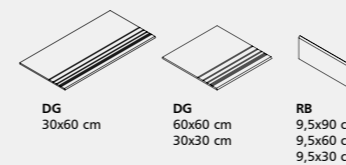

30x60 [29,6x59,2x0,85 cm]

60x60 [59,2x59,2x0,85 cm]

45x90 [44,5x89,0x1,07 cm]

90x90 [89,0x89,0x1,07 cm]

GLOBE

GLOBE CINZA

90x90 RECT [89,0x89,0 cm]
90x90 LAP [89,0x89,0 cm]
60x60 RECT [59,2x59,2 cm]
60x60 LAP [59,2x59,2 cm]

P113
P122
P93
P102

GLOBE CINZA

45x90 RECT [44,5x89,0 cm]
45x90 LAP [44,5x89,0 cm]
30x60 RECT [29,6x59,2 cm]
30x60 LAP [29,6x59,2 cm]

P113
P122
P86
P95