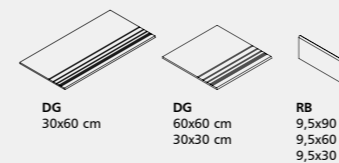

30x60 [29,6x59,2x0,85 cm] 60x60 [59,2x59,2x0,85 cm] 45x90 [44,5x89,0x1,07 cm] 90x90 [89,0x89,0x1,07 cm] **BLUESTONE**

P125
P134
P99
P108

P125
P134
P99
P108

P125
P134
P99
P108

P125
P134
P99
P108