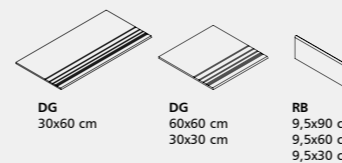

30x60 [29,6x59,2x0,85 cm] 60x60 [59,2x59,2x0,85 cm] 45x90 [44,5x89,0x1,07 cm] 90x90 [89,0x89,0x1,07 cm] **BLUESTONE**

BLUESTONE TABAC
90x90 RECT [89,0x89,0 cm]
90x90 LAP [89,0x89,0 cm]
60x60 RECT [59,2x59,2 cm]
60x60 LAP [59,2x59,2 cm]

P125
P134
P99
P108

BLUESTONE TABAC
45x90 RECT [44,5x89,0 cm]
45x90 LAP [44,5x89,0 cm]
30x60 RECT [29,6x59,2 cm]
30x60 LAP [29,6x59,2 cm]

P125
P134
P99
P108