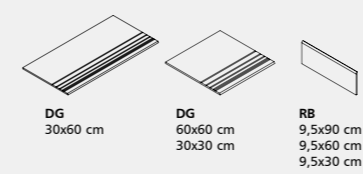

30x60 [29,6x59,2x0,85 cm] 60x60 [59,2x59,2x0,85 cm] 45x90 [44,5x89,0x1,07 cm] 90x90 [89,0x89,0x1,07 cm] **LOUNGE**

**P113
P122
P93
P102**

**P113
P122
P93
P102**

**P113
P122
P73
P86
P95**

**P113
P122
P73
P86
P95**