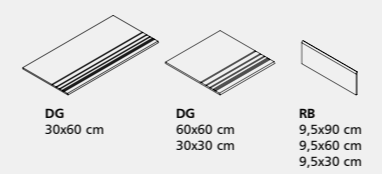

30x60 [29,6x59,2x0,85 cm] 60x60 [59,2x59,2x0,85 cm] 45x90 [44,5x89,0x1,07 cm] 90x90 [89,0x89,0x1,07 cm] **GLOBE**

GLOBE TABAC
90x90 RECT [89,0x89,0 cm]
90x90 LAP [89,0x89,0 cm]
60x60 RECT [59,2x59,2 cm]
60x60 LAP [59,2x59,2 cm]

P113
P122
P93
P102

GLOBE TABAC
45x90 RECT [44,5x89,0 cm]
45x90 LAP [44,5x89,0 cm]
30x60 RECT [29,6x59,2 cm]
30x60 LAP [29,6x59,2 cm]

P113
P122
P86
P95