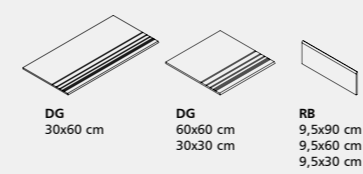

30x60 [29,6x59,2x0,85 cm] 60x60 [59,2x59,2x0,85 cm] 45x90 [44,5x89,0x1,07 cm] 90x90 [89,0x89,0x1,07 cm] **GLOBE**

GLOBE BRANCO
90x90 RECT [89,0x89,0 cm]
90x90 LAP [89,0x89,0 cm]
60x60 RECT [59,2x59,2 cm]
60x60 LAP [59,2x59,2 cm]

P113
P122
P93
P102

GLOBE BRANCO
45x90 RECT [44,5x89,0 cm]
45x90 LAP [44,5x89,0 cm]
30x60 RECT [29,6x59,2 cm]
30x60 LAP [29,6x59,2 cm]

P113
P122
P66
P95