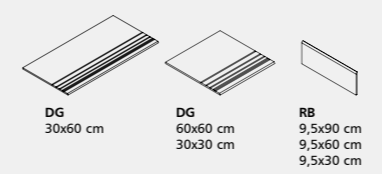

30x60 [29,6x59,2x0,85 cm] 60x60 [59,2x59,2x0,85 cm] 45x90 [44,5x89,0x1,07 cm] 90x90 [89,0x89,0x1,07 cm] **GLOBE**

GLOBE GRAFITE
90x90 RECT [89,0x89,0 cm]
90x90 LAP [89,0x89,0 cm]
60x60 RECT [59,2x59,2 cm]
60x60 LAP [59,2x59,2 cm]

P113
P122
P93
P102

GLOBE GRAFITE
45x90 RECT [44,5x89,0 cm]
45x90 LAP [44,5x89,0 cm]
30x60 RECT [29,6x59,2 cm]
30x60 LAP [29,6x59,2 cm]

P113
P122
P86
P95