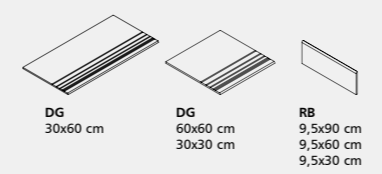

30x60 [29,6x59,2x0,85 cm] 60x60 [59,2x59,2x0,85 cm] 45x90 [44,5x89,0x1,07 cm] 90x90 [89,0x89,0x1,07 cm] **YURA**

YURA BEGE
90x90 RECT [89,0x89,0 cm]
90x90 LAP [89,0x89,0 cm]
60x60 RECT [59,2x59,2 cm]
60x60 LAP [59,2x59,2 cm]

P125
P134
P99
P108

YURA BEGE
45x90 RECT [44,5x89,0 cm]
45x90 LAP [44,5x89,0 cm]
30x60 RECT [29,6x59,2 cm]
30x60 LAP [29,6x59,2 cm]

P125
P134
P99
P108