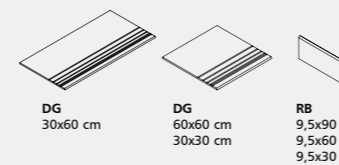

30x60 [29,6x59,2x0,85 cm] 60x60 [59,2x59,2x0,85 cm] 45x90 [44,5x89,0x1,07 cm] 90x90 [89,0x89,0x1,07 cm] **LOUNGE**

P113
P122
P93
P102

P113
P122
P93
P102

P113
P122
P73
P86
P95

P113
P122
P73
P86
P95