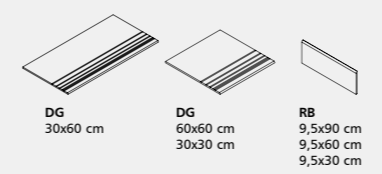

30x60 [29,6x59,2x0,85 cm] 60x60 [59,2x59,2x0,85 cm] 45x90 [44,5x89,0x1,07 cm] 90x90 [89,0x89,0x1,07 cm] **STUDIO**

STUDIO CINZA
90x90 RECT [89,0x89,0 cm]
90x90 LAP [89,0x89,0 cm]
60x60 RECT [59,2x59,2 cm]
60x60 LAP [59,2x59,2 cm]

P113
P122
P93
P102

STUDIO CINZA
45x90 RECT [44,5x89,0 cm]
45x90 LAP [44,5x89,0 cm]
30x60 RECT [29,6x59,2 cm]
30x60 LAP [29,6x59,2 cm]

P113
P122
P86
P95